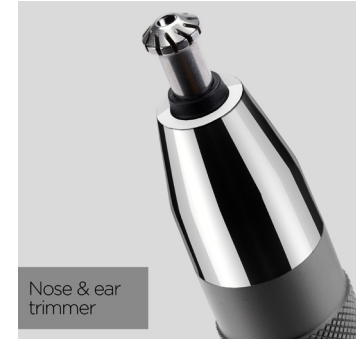

Nose & ear
trimmer